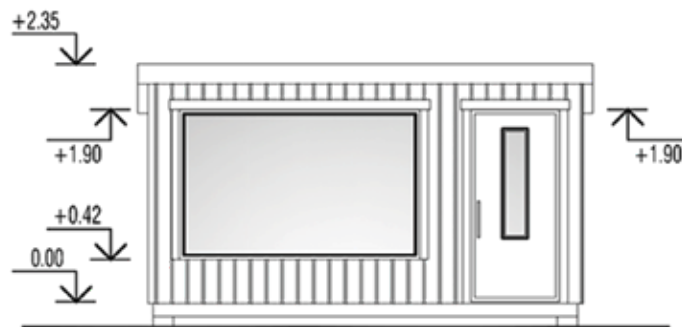

7,6 m²

220 cm

250 cm

180 mm

90 x 190 cm

230 x 148 cm
tempered glass

DETAILS

ONLY WORKSHOP
ASSEMBLED & INSULATED