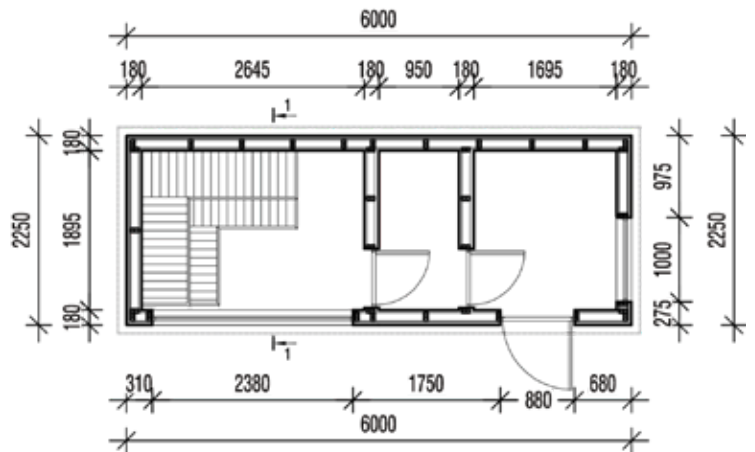

220 x 120 x 120 cm

RØROS SAUNA BARREL 250

250 cm

205/230 cm

28 mm

42 mm

67 x 30 cm

160 x 59 cm

7,6 m²

220 cm

250 cm

180 mm

90 x 190 cm

230 x 148 cm
tempered glass

DETAILS

ONLY WORKSHOP
ASSEMBLED & INSULATED

NEW
PRODUCT

FINNMARK MODULAR SAUNA

DETAILS

600 x 225 cm

10,7 m²

220 cm

250 cm

180 mm

90 x 190 cm

230 x 148 cm -
tempered glass /
55 x 148 cm

SAUNA HEATERS

HARVIA

Electrical Sauna Stoves

Harvia 4.5kW - BC45
(stones included)

Harvia 6kW - BC60
(stones included)

Harvia 8kW - BC80
(stones included)