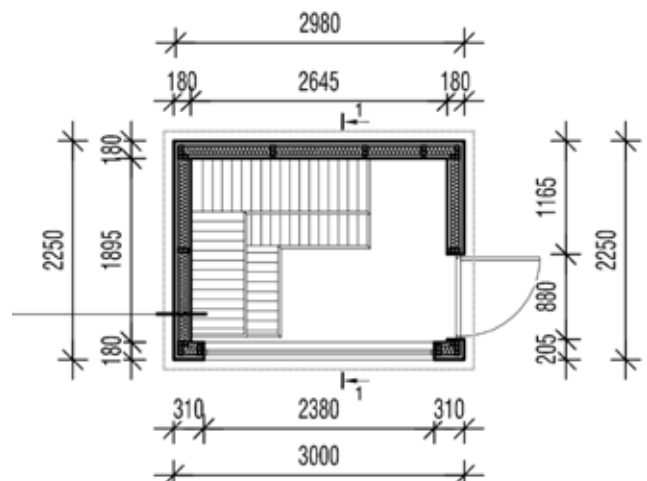

60 x 60 cm

DETAILS

SAUNAS | MODULAR SAUNAS

BUSKERUD MODULAR SAUNA

DETAILS

320 x 240 cm

4,9 m²

220 cm

250 cm

180 mm

90 x 190 cm

230 x 148 cm
tempered glass

ONLY WORKSHOP
ASSEMBLED & INSULATED

NEW
PRODUCT

TRØNDELAG MODULAR SAUNA

440 x 225 cm

7,6 m²

220 cm

250 cm

180 mm

90 x 190 cm

230 x 148 cm
tempered glass

DETAILS

ONLY WORKSHOP
ASSEMBLED & INSULATED