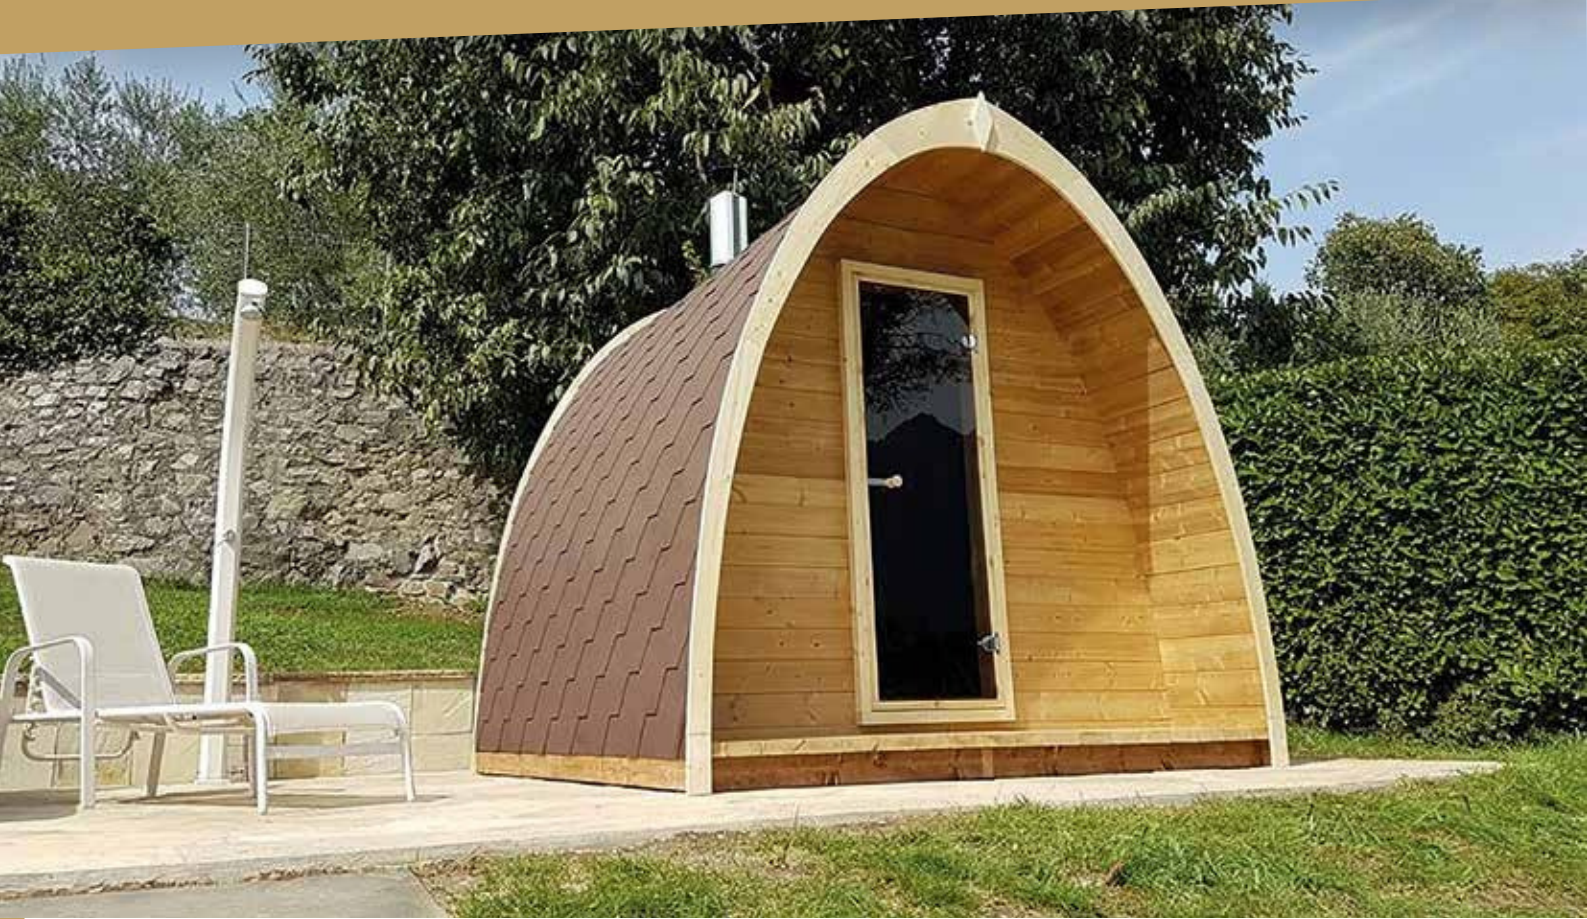

SAUNAS | BARREL SAUNAS

FLORØ SAUNA POD 300

300 x 240 cm

232 cm

42 mm

67 x 30 cm

180 x 59 cm

900 kg

300 x 120 x 120 cm