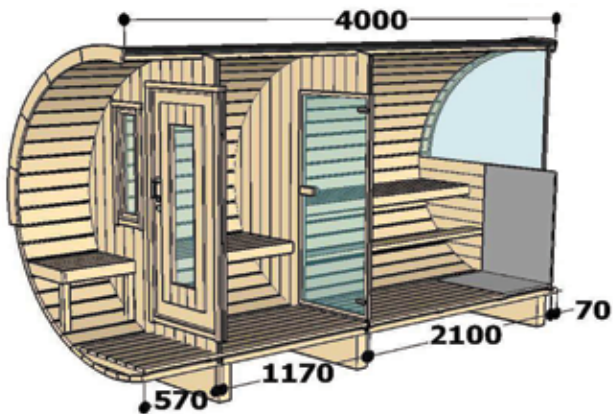

400 cm

230 cm

front 42 mm

side 42 mm

2pc 38 x 92 half moon glass 8mm tempered

70 x 180 cm

145 kg

400 x 120 x 120 cm

NEW
PRODUCT

HÖGANÄS GARDEN SAUNA 292

292 cm

235 cm

front 28 mm

sides 42 mm

2 x 67 x 30 cm

180 x 70 cm

850 kg

300x120x110 cm

LULEÅ GARDEN SAUNA 400

DETAILS

400 cm

230 cm

front 28 mm

sides 42 mm