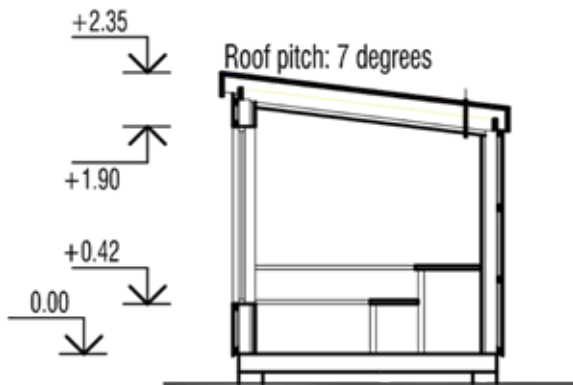

NEW
PRODUCT

FINNMARK MODULAR SAUNA

DETAILS

600 x 225 cm

10,7 m²

220 cm

250 cm

180 mm

90 x 190 cm

230 x 148 cm -
tempered glass /
55 x 148 cm

SAUNA HEATERS

HARVIA

Electrical Sauna Stoves

Harvia 4.5kW - BC45
(stones included)

Harvia 6kW - BC60
(stones included)

Harvia 8kW - BC80
(stones included)